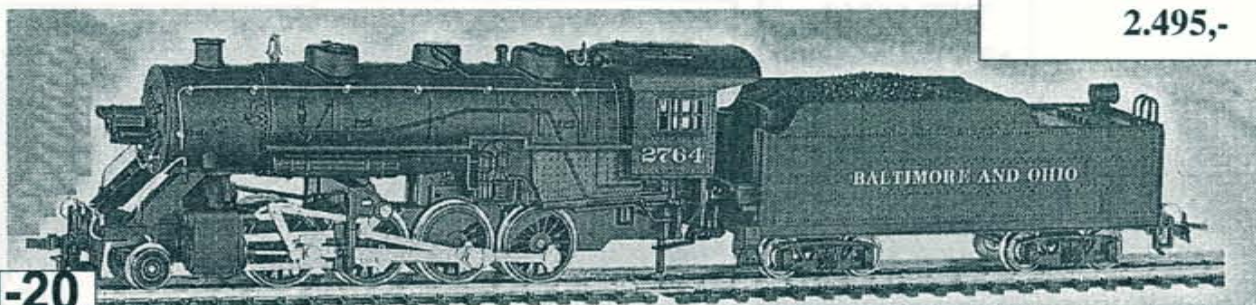

# HO

**MEHA 9532**  
NP HLV CONSOLIDATION 1262  
3.235,-

**MEHA 23152**  
AT&SF HLV CAMELBAG "MOTHER HUBBARD" 605  
2.795,-

**MEHA 23182**  
UP HLV CAMELBAG "MOTHER HUBBARD" 1586  
2.795,-

**MEHA 821**  
UP HLV AMERICAN 945  
2.495,-